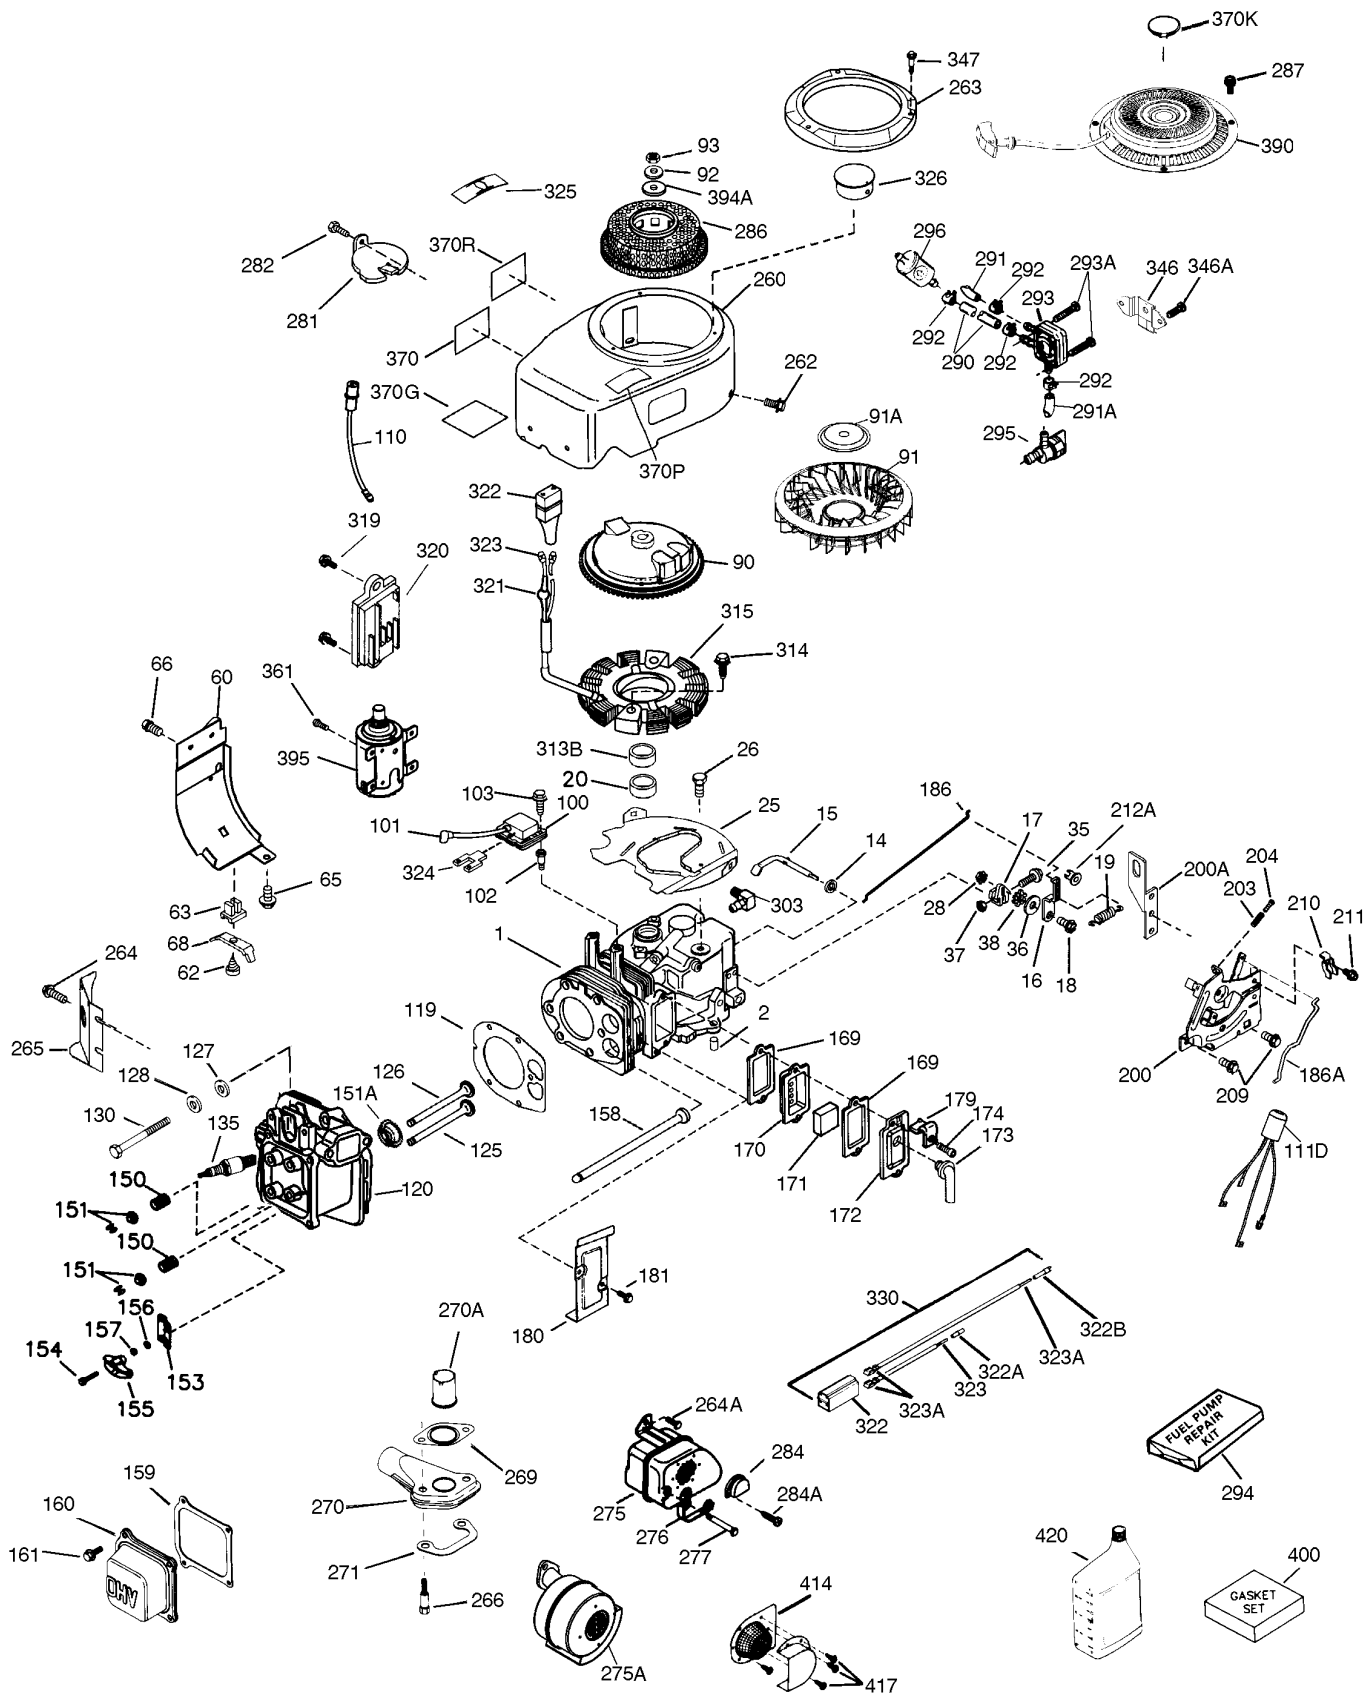

REF	ITEM #	DESCRIPTION	Q	REMARK
0	640065	Carburetor	1	(Incl. 184 of Engine Parts Lis
1	640035	Throttle Shaft & Lever Assembl	1	
1A	36288	Throttle Link Bushing	1	
2	640036	Throttle Return Spring	1	
5	640037	Dust Seal	1	
6	640038	Throttle Shutter	1	
7	650506	Throttle Shutter Screws	2	
10	640044	Choke Shaft & Lever Ass'y	1	
11	632785	Choke Return Spring	1	
13	640037	Dust Seal	1	
14	640066	Choke Shutter	1	
17	651025	Throttle Crack Screw/Idle Spee	1	
18	630766	Tension Spring	1	
25	640039A	Float Bowl	1	
25A	730638	Float Bowl Assembly Repair Kit	1	
27	632544	Float Shaft	1	
28	632543	Float	1	
29	640047	Float Bowl to Body Gasket	1	
30	632709	Inlet Needle & Seat	1	
32	640041	Bowl Drain Screw	1	
33	640042	Bowl Drain Washer	1	
36	640067	Main Nozzle Tube	1	
37	632547	"O" Ring, Main Nozzle Tube	1	
37A	632547	"O" Ring	1	
38	632545	Spring, Main Nozzle Tube	1	
38A	36918	Spring	1	
39	640048	Float Bowl Retainer	1	
40	640213	Main Fuel Jet	1	
47	630748	Welch Plug, Idle Mixing Well	1	