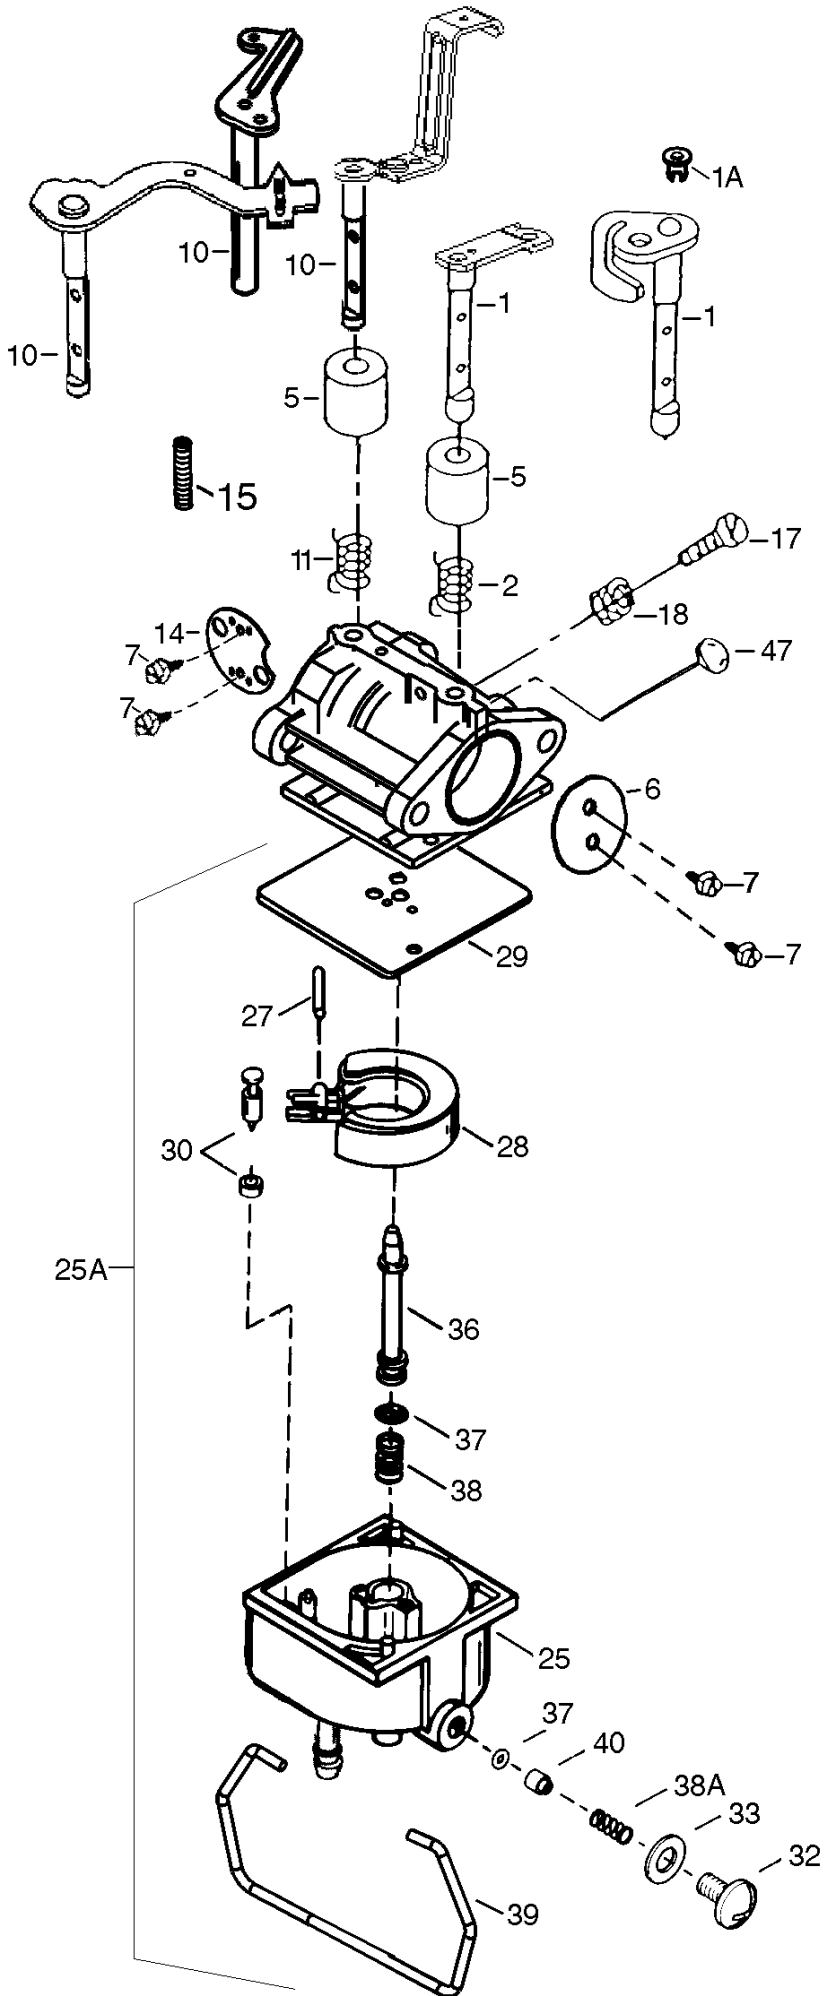

Illustration #2

REF	ITEM #	DESCRIPTION	Q	REMARK
30	36924	Crankshaft	1	
31	35327	Counterbalance Gear	1	
40	35776A	Piston, Pin & Ring Set (Std.)	1	
40	35777A	Piston, Pin & Ring Set (.010"	1	
40	35778A	Piston, Pin & Ring Set (.020"	1	
41	35773A	Piston & Pin Ass'y. (Std.) (In	1	
41	35774A	Piston & Pin Ass'y. (.010" OS)	1	(Incl. 43)
41	35775A	Piston & Pin Ass'y. (.020" OS)	1	(Incl. 43)
42	35779	Ring Set (Std.)	1	
42	35780	Ring Set (.010" OS)	1	
42	35781	Ring Set (.020" OS)	1	
43	35772	Piston Pin Retaining Ring	2	
45	36925	Connecting Rod Ass'y. (Incl. 4	1	
47	651033	Connecting Rod Bolt	2	
48	35313	Valve Lifter	2	
50	37078	Camshaft (MCR)	1	
51	35315A	Counterbalance Weight	1	
52	31356	Oil Pump Ass'y	1	
69	35317	* Mounting Flange Gasket	1	
70	36987	Mounting Flange (Incl. 72, 75	1	
72	31927	Oil Drain Plug	1	
72A	28483	Oil Drain Plug	1	
75	35319	Oil Seal	1	
80	35712	Governor Shaft	1	
81	35479	Washer	2	
82	35321	Governor Gear Ass'y.	1	
83	35322	Governor Spool	1	
84	29193	Retaining Ring	1	
86	650833	Screw, 1/4-20 x 1-3/16"	7	
88	31707A	Spacer	1	
89	650592	Flywheel Key	1	
135	34645	Spark Plug (RN4C)	1	
178	650928	Lock Nut, 1/4-20	2	
182	650925A	Carburetor Mounting Stud	2	
184	36352	* Carburetor To Intake Pipe Ga	1	
185	36940	Intake Pipe	1	
210	27793	Conduit Clip	2	
211	28942	Screw, 10-32 x 3/8"	2	
223	650378	Screw, Torx T-30, 5/16-18 x 1-	2	
224	36942	* Intake Pipe Gasket	1	
228	650977	Air Cleaner Stud	2	
234	650825	Nut & Lock Washer, 1/4-20	2	
239	36358	* Air Cleaner Gasket	1	
240	36355	Air Cleaner Body (Incl. 239)	1	
245	36356	Air Cleaner Filter (Incl. 234)	1	
245A	36357	Air Cleaner Filter	1	
250	36359	Air Cleaner Cover	1	
251	650886	Wing Nut, 1/4-20	2	
252	650976	Screw, 1/4-20 x 19/32"	1	
305	36945	Oil Fill Tube	1	
306	36832	Fill Tube Gasket	1	
307	35499	"O" Ring	1	
309	650976	Screw, 1/4-20 x 19/32"	1	
310	35973	Dipstick	1	
348	36383	Choke bracket	1	
380	640065	Carburetor (Incl. 184)	1	